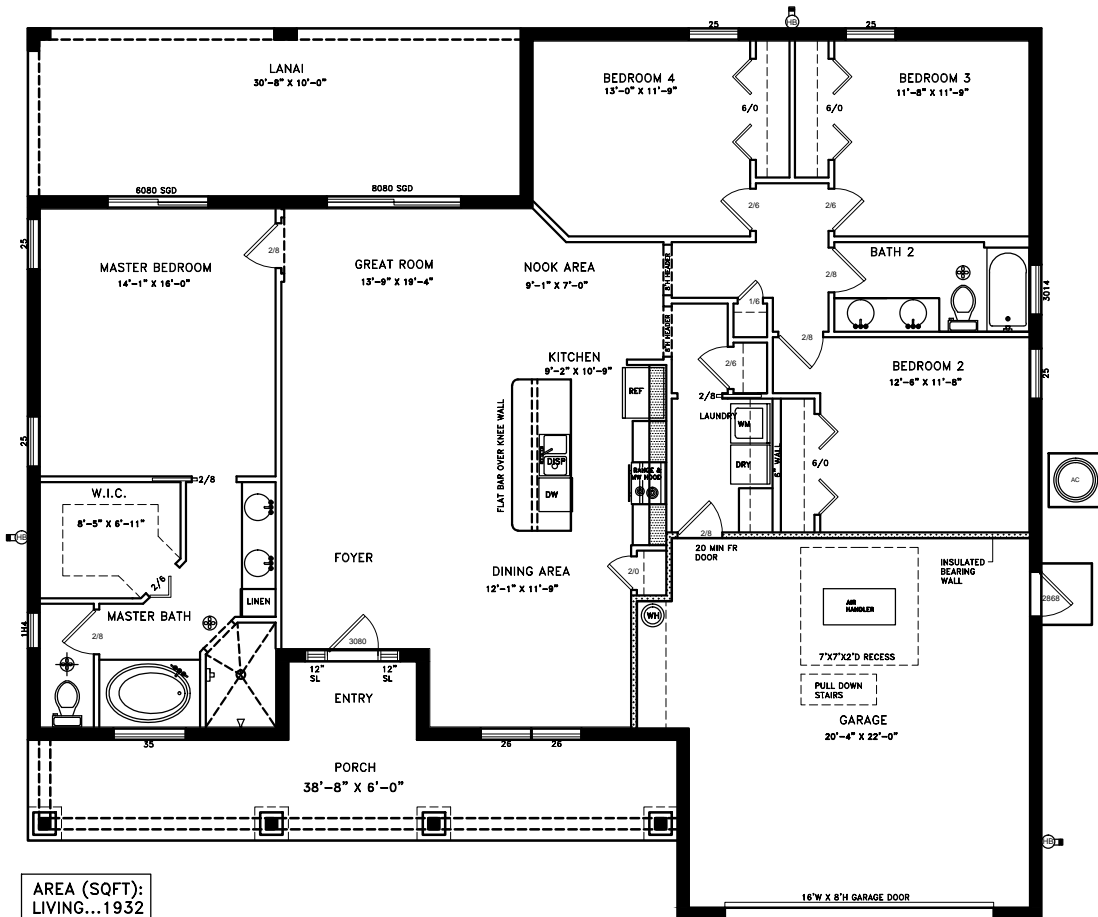

THE COUNTRY OAKWOOD 4 (60'-4"W X 53'-0"D)

© COPYRIGHT TRINITY DRAFTING LLC

AREA (SQFT):
LIVING...1932
GARAGE...524
LANAI...293
PORCH...268
TOTAL...3017

THE COUNTRY OAKWOOD 4 (60'-4"W X 53'-0"D)

© COPYRIGHT TRINITY DRAFTING LLC